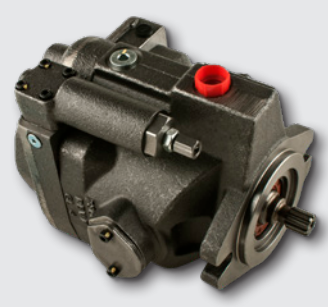

Super Savings

Con-Tech[®] MANUFACTURING, INC.

Prices Valid Through 3/31/19

Parker Pump

~~\$743⁶⁵~~
NOW
\$639
745300
CTM/mtm

Aluminum Extension Chute*

~~\$272⁶⁶~~
NOW
\$235
770067
CTM/mtm

All CTM
Chutes Always
Fully Capped
& Welded

! ONLINE ONLY

Chute Stop*

~~\$85⁰⁷~~
NOW
\$59
225240
CTM/mtm

! ONLINE ONLY

Pop Off Valve

~~\$24⁹⁶~~
NOW
\$21
760030
60 PSI
CTM/mtm

Water Tank Control Block / Air Vibrator Block

~~\$88⁷²~~
NOW
\$74
760031
CTM/mtm

Eaton Control Gasket - Kit

~~\$24³⁵~~
NOW
\$20
725002
CTM/mtm

Alignment Shock

~~\$74¹⁸~~
NOW
\$63
790005
CTM/mtm

Hose Kit - Chute Lift Cylinder

~~\$80⁰⁶~~
NOW
\$69
104050
CTM/mtm

EP Control Valve - Kit

~~\$312⁹³~~
NOW
\$269
740036
mtm